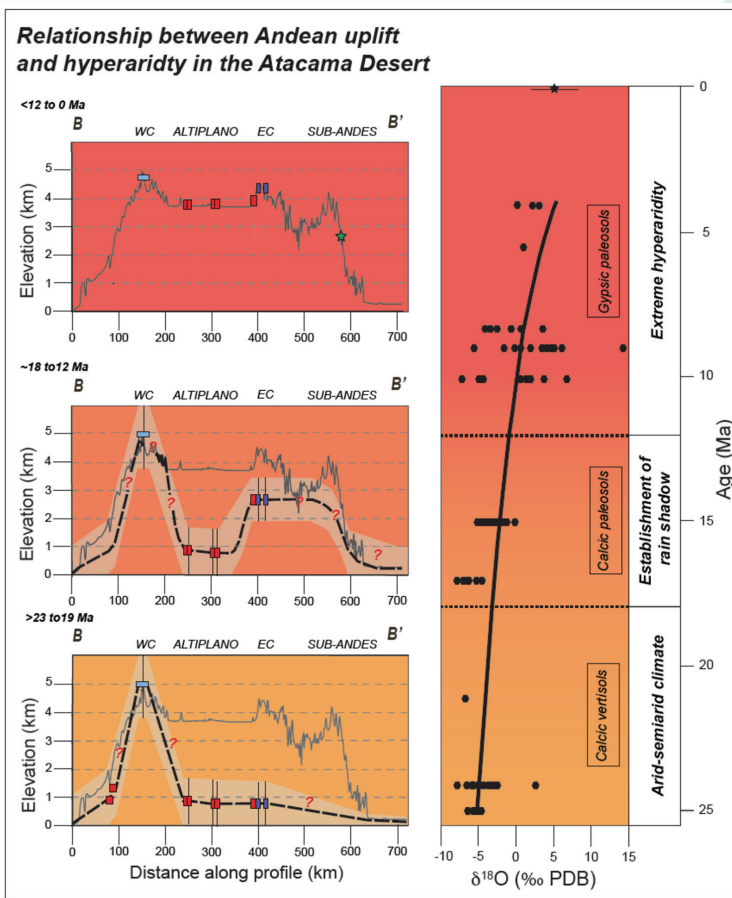

ESTABLISHED
IN 1818
BY
BENJAMIN
SILLIMAN

American Journal of Science

AN
INTERNATIONAL
EARTH
SCIENCE
JOURNAL

Mark T. Brandon, C. Page Chamberlain, and Danny M. Rye
EDITORS

AMERICAN JOURNAL OF SCIENCE
KLINE GEOLOGY LABORATORY
YALE UNIVERSITY
NEW HAVEN, CONNECTICUT
AJSCAP 321(5) 491-642(2021)