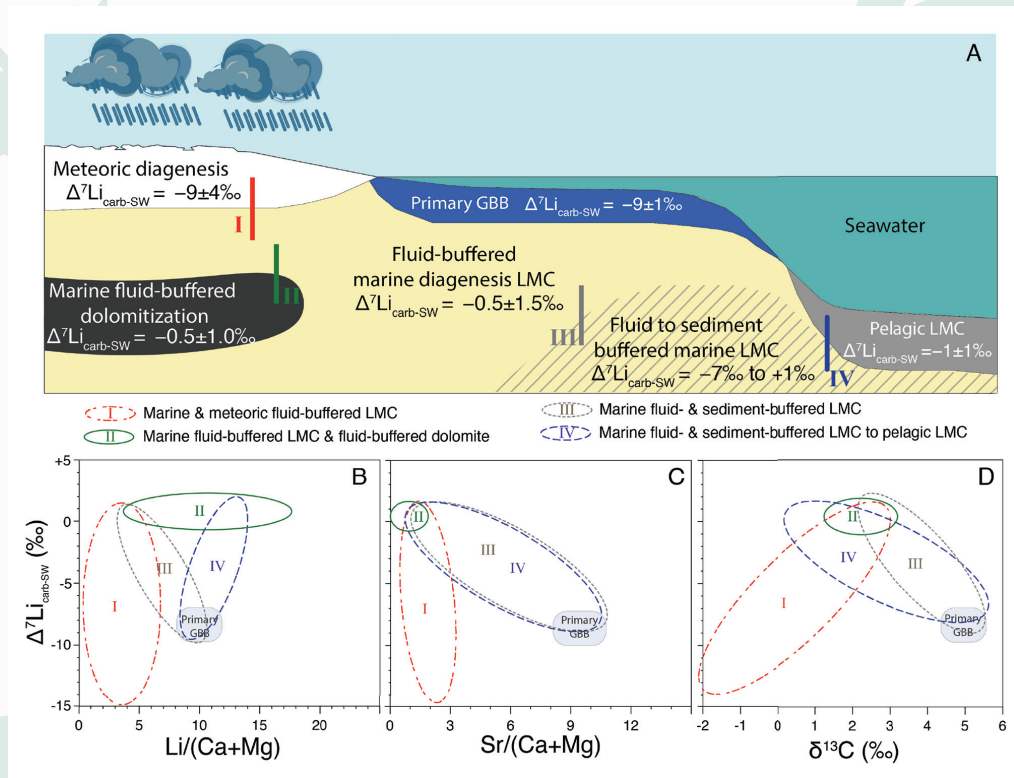

ESTABLISHED
IN 1818
BY
BENJAMIN
SILLIMAN

American Journal of Science

AN
INTERNATIONAL
EARTH
SCIENCE
JOURNAL

Mark T. Brandon, Danny M. Rye, and C. Page Chamberlain, and
EDITORS

AMERICAN JOURNAL OF SCIENCE
KLINE GEOLOGY LABORATORY
YALE UNIVERSITY
NEW HAVEN, CONNECTICUT
AJSCAP 320(2) 97-150(2020)