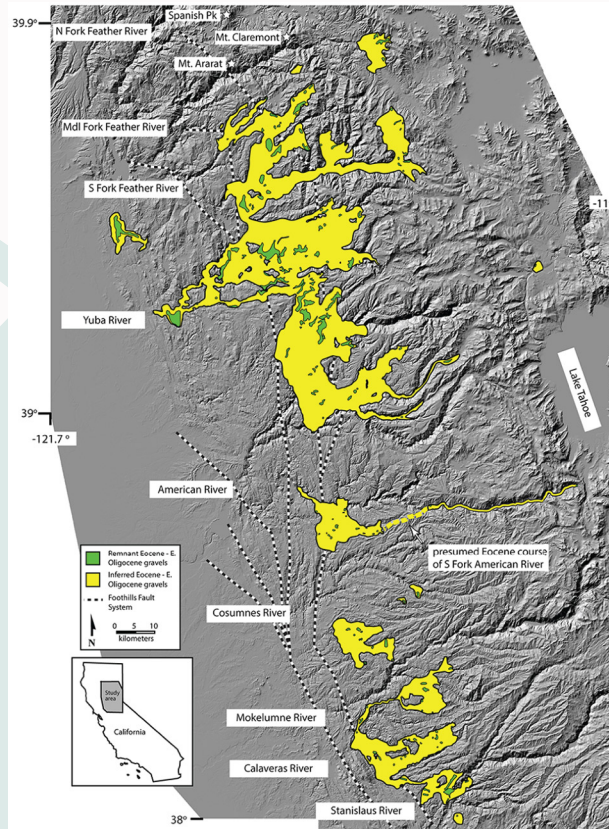

ESTABLISHED
IN 1818
BY
BENJAMIN
SILLIMAN

American Journal of Science

AN
INTERNATIONAL
EARTH
SCIENCE
JOURNAL

Mark T. Brandon, Danny M. Rye, and C. Page Chamberlain
EDITORS

AMERICAN JOURNAL OF SCIENCE
KLINE GEOLOGY LABORATORY
YALE UNIVERSITY
NEW HAVEN, CONNECTICUT
AJSCAP 320(10) 815-905 (2020)