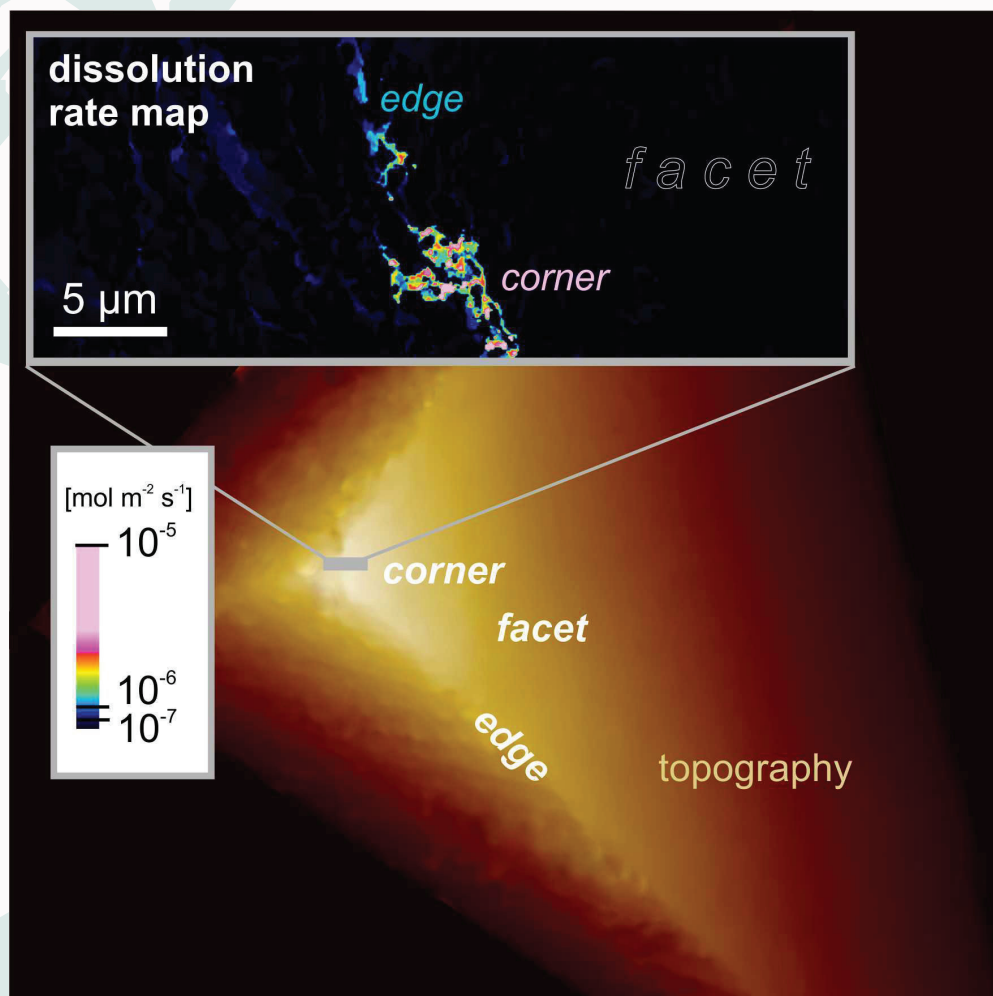

American Journal of Science

Andreas Lüttge Special Issue: Part II

Cornelius Fischer and Rolf S. Arvidson

Guest Editors

AMERICAN JOURNAL OF SCIENCE
KLINE GEOLOGY LABORATORY
YALE UNIVERSITY
NEW HAVEN, CONNECTICUT
AJSCAP 320(1) 1-95(2020)