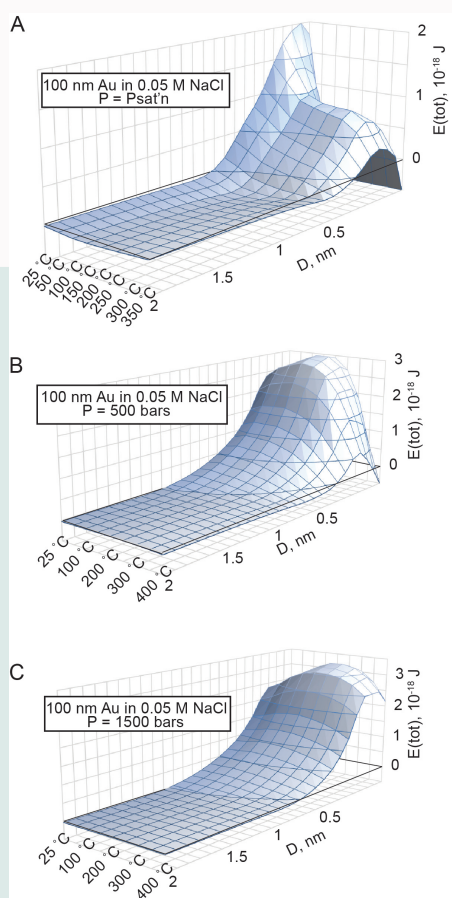

ESTABLISHED
IN 1818
BY
BENJAMIN
SILLIMAN

American Journal of Science

AN
INTERNATIONAL
EARTH
SCIENCE
JOURNAL

Danny M. Rye, C. Page Chamberlain, and Mark T. Brandon
EDITORS

AMERICAN JOURNAL OF SCIENCE
KLINE GEOLOGY LABORATORY
YALE UNIVERSITY
NEW HAVEN, CONNECTICUT
AJSCAP 319(9) 737-817(2019)