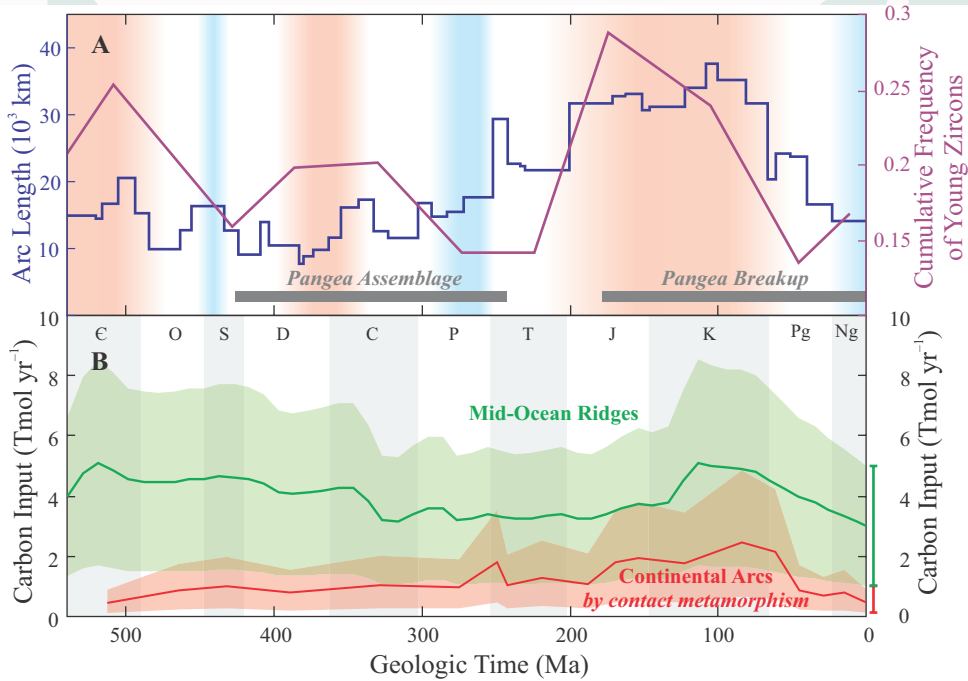

ESTABLISHED
IN 1818
BY
BENJAMIN
SILLIMAN

American Journal of Science

AN
INTERNATIONAL
EARTH
SCIENCE
JOURNAL

Danny M. Rye, C. Page Chamberlain, and Mark T. Brandon
EDITORS

AMERICAN JOURNAL OF SCIENCE
KLINE GEOLOGY LABORATORY
YALE UNIVERSITY
NEW HAVEN, CONNECTICUT
AJSCAP 319(8) 631-735(2019)