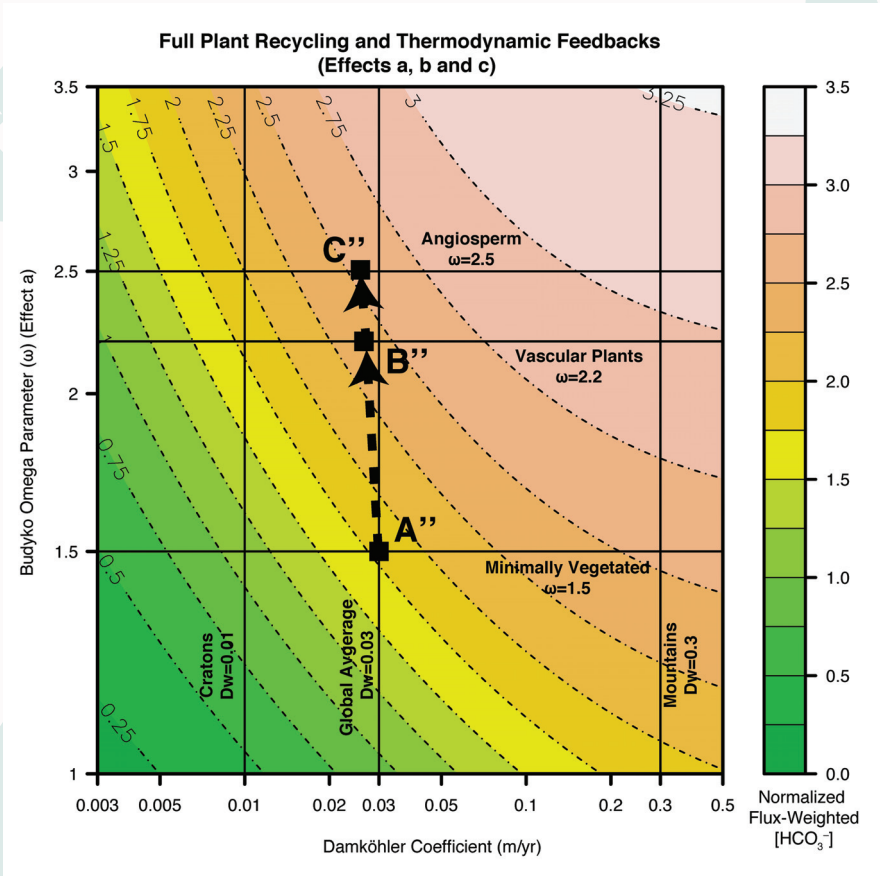

ESTABLISHED
IN 1818
BY
BENJAMIN
SILLIMAN

American Journal of Science

AN
INTERNATIONAL
EARTH
SCIENCE
JOURNAL

Danny M. Rye, C. Page Chamberlain, and Mark T. Brandon
EDITORS

AMERICAN JOURNAL OF SCIENCE
KLINE GEOLOGY LABORATORY
YALE UNIVERSITY
NEW HAVEN, CONNECTICUT
AJSCAP 319(1) 1-73(2019)