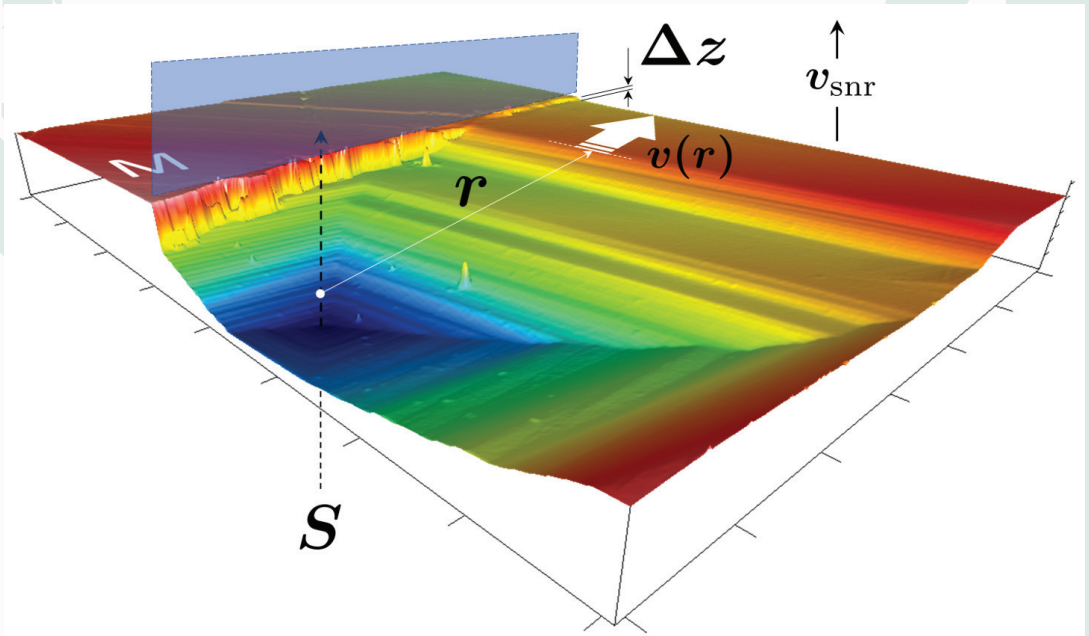

American Journal of Science

200th Anniversary Volume

Andreas Lüttge Special Issue: Part I

Cornelius Fischer and Rolf S. Arvidson

Guest Editors

AMERICAN JOURNAL OF SCIENCE
KLINE GEOLOGY LABORATORY
YALE UNIVERSITY
NEW HAVEN, CONNECTICUT
AJSCAP 318(9) 893-988(2018)